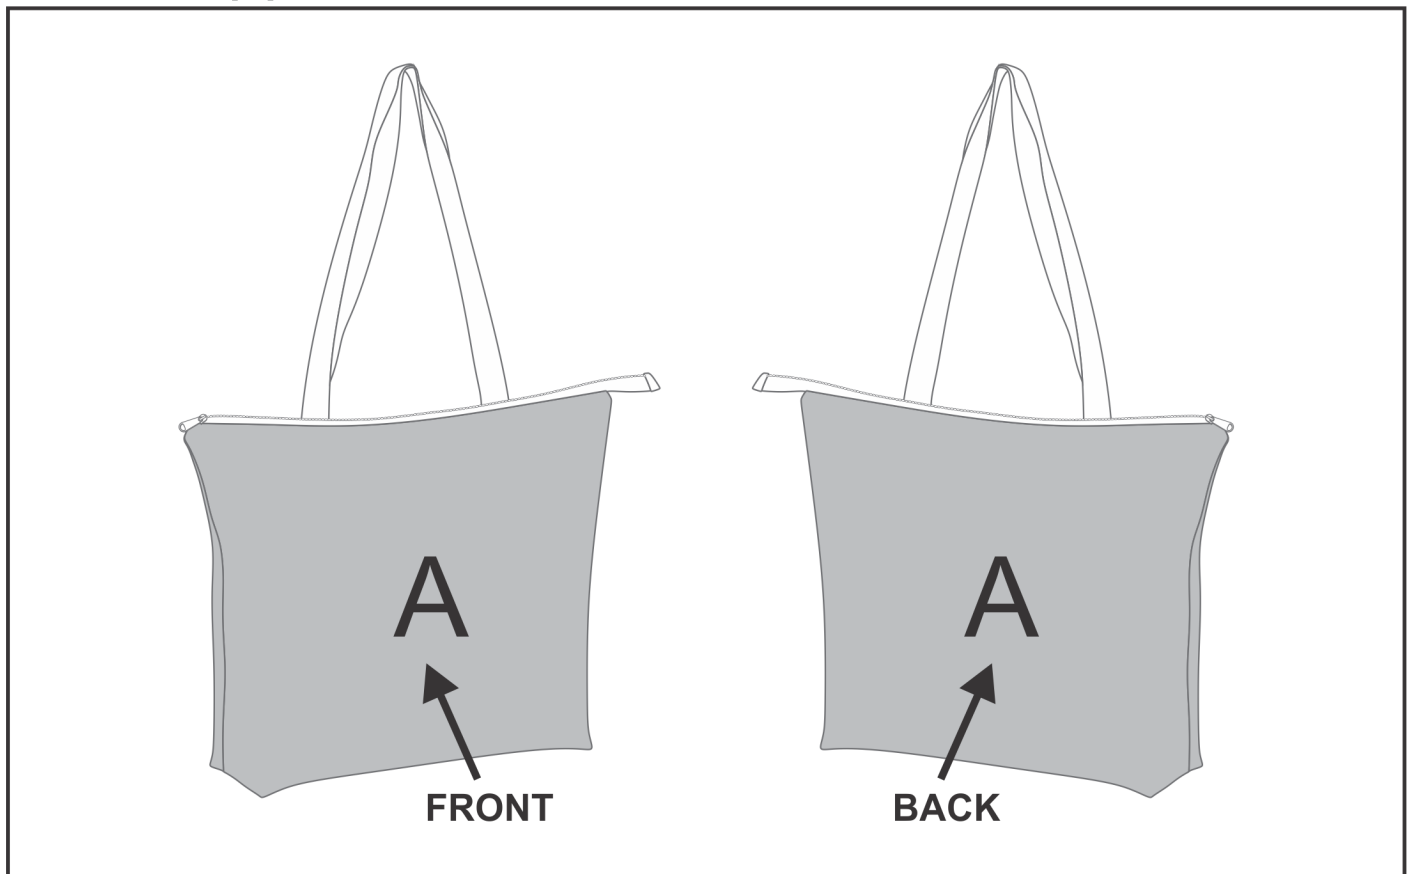

SG-HP-94-G

PPS Hoppla Santon Tote

Need to know:

- Includes 1-Position Sublimation (setup fees apply)
- **Please Note: We cannot guarantee 100% logo Alignment on all Brandable Panels.**

Branding Options:

Position A

1. Custom Sublimation A (CPSUB-A)
Full Colour
Size: 511mm wide x 879mm high